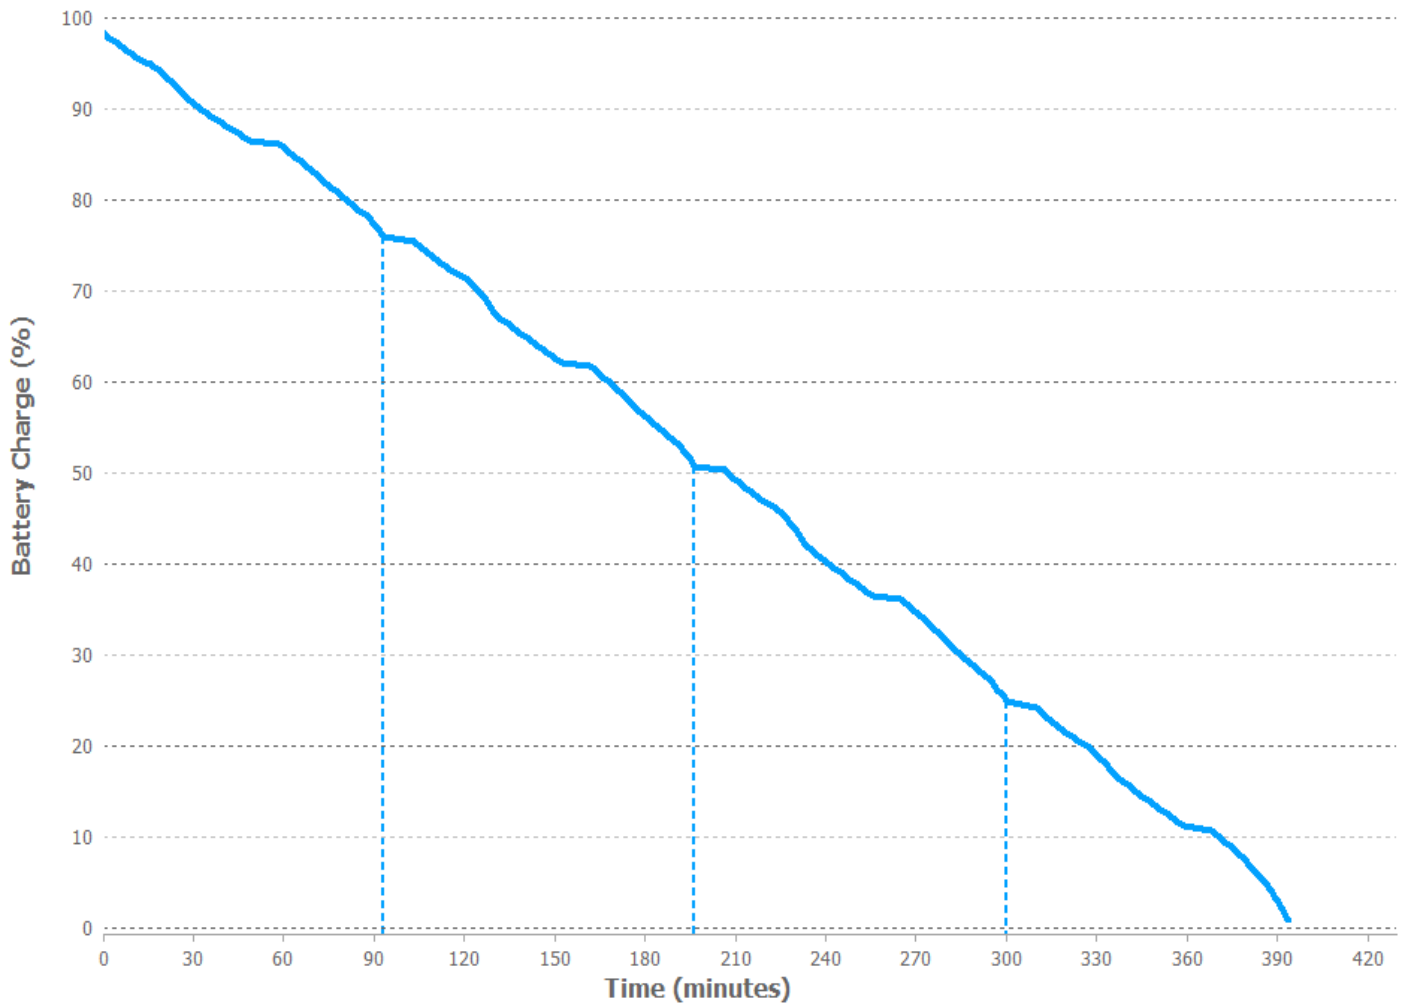

BATTERY LEVEL

SCENARIO PERFORMANCE

	<u>PRODUCTIVITY</u>	<u>CREATIVITY</u>	<u>RESPONSIVENESS</u>
OVERALL	759	706	659
ITERATION 1	769	704	656
ITERATION 2	748	708	662